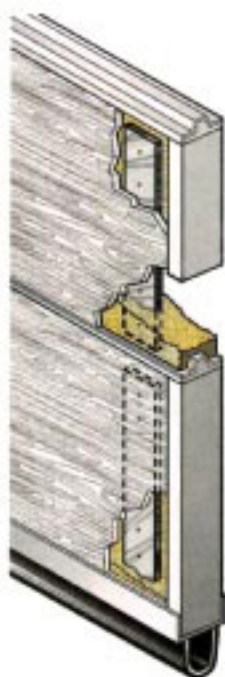

Award Series
Gold Edition

MODELS RMT 610, 670, 680, 690
Insulated Residential Garage Doors

There are four choices of architecturally pleasing panel designs, all featuring the beauty of a deep embossed wood grain appearance and the durability of steel. The RMT 600 Models are an investment in value as they are urethane insulated for maximum energy efficiency. Engineered for years of use, each door is made from galvanized steel, which won't rot, crack, or warp. The insulated RMT Models are ideal in all climates, keeping garages cooler in summer and warmer in winter. See for yourself why the Gold Edition RMT 600 Models are an unmatched value for your home.

Practical, Efficient, Economical

RMT Models are constructed from galvanized steel which means you won't have to worry about rusting, warping, or rotting. The Gold Edition RMT Models feature attractive wood grain embossed steel and provide maximum energy efficiency with 1 3/8" thick, CFC-FREE, polyurethane insulation with an R-Value of 12. The net result is an energy-efficient door providing more than five times the insulating value of wood or non-insulated doors. The embossed steel is factory pre-finished, painted on both the exterior and interior with epoxy primer, and then covered with a durable polyester finish coat. Additionally, the doors can be field painted to match your color scheme. The Award Series is manufactured to be virtually maintenance free and is designed for a lifetime of use.