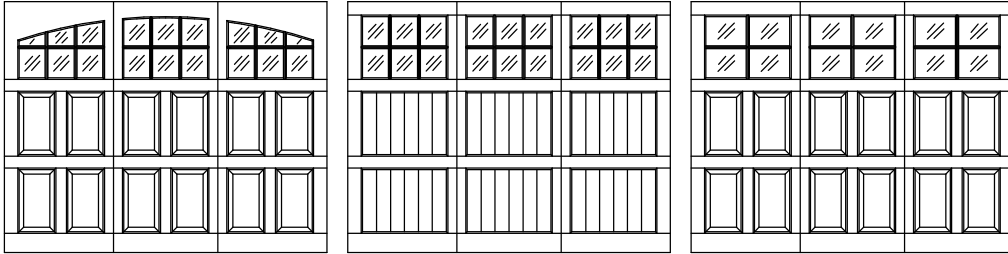

Ashley Collection

The Ashley Collection is a semi- custom solid wood stain grade garage door. The door is made using traditional Stile & Rail Construction in a two layer design with true divided lites. The sections are constructed with clear Spanish Cedar stiles and rails and panels with a hardwood plywood interior. Panels can be either flat, raised, beaded or V groove.

GARAGE DOOR CENTER

75 North Pine Creek Rd Fairfield, CT 06824 (203) 255-3033
www.thegaragedoorcenter.com

Some Common Designs:

7' High

Swing Look:

Tri-fold Look:

Bi-fold Look:

8' High

Swing Look:

Tri-fold Look: