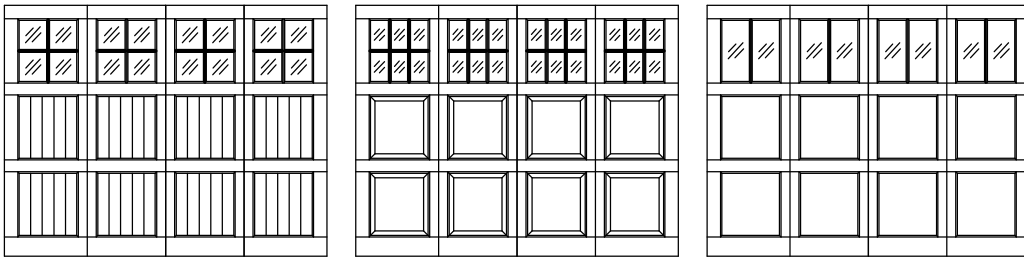

Ashley Collection

The Ashley Collection is a semi- custom solid wood stain grade garage door. The door is made using traditional Stile & Rail Construction in a two layer design with true divided lites. The sections are constructed with clear Spanish Cedar stiles and rails and panels with a hardwood plywood interior. Panels can be either flat, raised, beaded or V groove.

GARAGE DOOR CENTER

75 North Pine Creek Rd Fairfield, CT 06824 (203) 255-3033
www.thegaragedoorcenter.com

Some Common Designs:

7' High

Swing Look:

Tri-fold Look:

Bi-fold Look:

8' High

Swing Look:

Tri-fold Look: