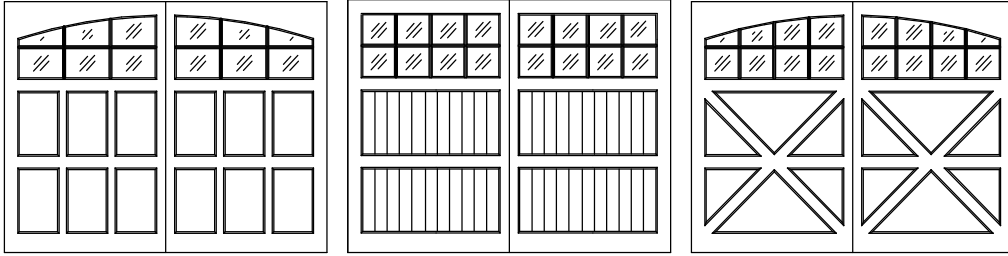

Ashley Collection

The Ashley Collection is a semi- custom solid wood stain grade garage door. The door is made using traditional Stile & Rail Construction in a two layer design with true divided lites. The sections are constructed with clear Spanish Cedar stiles and rails and panels with a hardwood plywood interior. Panels can be either flat, raised, beaded or V groove.

Door Specs:

| | |
|-------------------|--------------------------------------|
| Stain grade | Frame material – Solid Spanish Cedar |
| Thickness 1-1/2” | Panel material- Solid Spanish Cedar |
| Insulation – none | Windows - true-divided |

GARAGE DOOR CENTER

75 North Pine Creek Rd Fairfield, CT 06824 (203) 255-3033
www.thegaragedoorcenter.com

Some Common Designs:

7' High

Swing Look:

Tri-fold Look:

Bi-fold Look:

8' High

Swing Look:

Tri-fold Look: