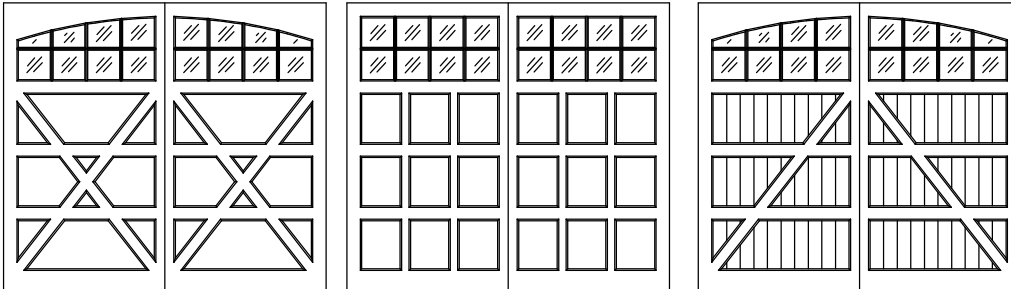

Ashley Collection

The Ashley Collection is a semi- custom solid wood stain grade garage door. The door is made using traditional Stile & Rail Construction in a two layer design with true divided lites. The sections are constructed with clear Spanish Cedar stiles and rails and panels with a hardwood plywood interior. Panels can be either flat, raised, beaded or V groove.

GARAGE DOOR CENTER

75 North Pine Creek Rd Fairfield, CT 06824 (203) 255-3033
www.thegaragedoorcenter.com

Some Common Designs:

7' High

Swing Look:

Tri-fold Look:

Bi-fold Look:

8' High

Swing Look:

Tri-fold Look: